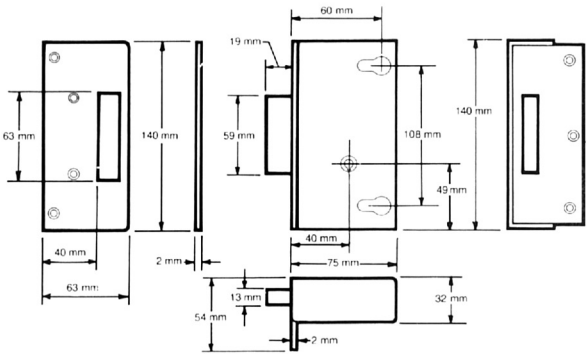

SPECIAL DEADLOCKS

- R27
- R17
- R 17A

R (RIM DEADLOCK)

DOOR TYPE
As required

COMMON APPLICATIONS
Thin metal doors and special situations where a lock cannot be morticed - armament cabinets.

PRINCIPAL DESIGN FEATURE
With metal case allows fitting where a lock cannot be morticed.