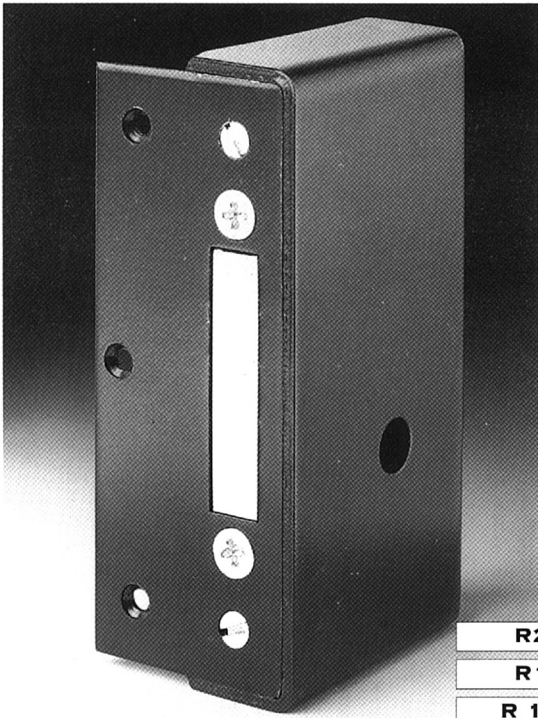

SPECIAL DEADLOCKS

- R27
- R17
- R 17A

R (RIM DEADLOCK)

DOOR TYPE
As required

COMMON APPLICATIONS
Thin metal doors and special situations where a lock cannot be morticed - armament cabinets.

PRINCIPAL DESIGN FEATURE
With metal case allows fitting where a lock cannot be morticed.

HARDENED BOLTS AND OUTSIDE PLATES TO PREVENT ATTACK
Yes

OPTION FOR LOCK TO BE CONTACTED
Yes

ELECTRIC RELEASES AVAILABLE
No

COMBINATIONS MAY BE CHANGED WITHOUT DISPOSAL OF BODY
Yes

OPTIONS AVAILABLE
R 27 R 17
R 17A R 17K